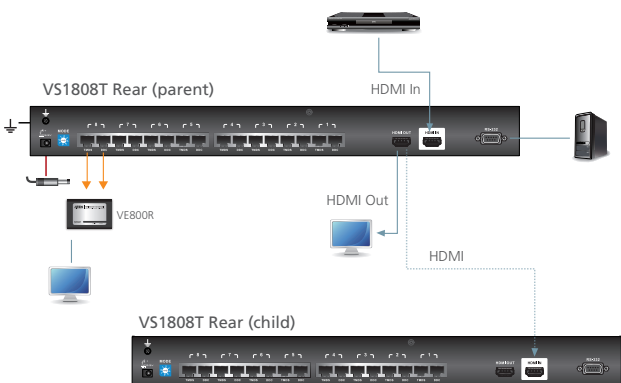

VS1804T / VS1808T

4/8-Port HDMI Over Cat 5 Splitter

- The ATEN VS1804T / VS1808T HDMI Over Cat 5 Splitter is the quickest and most efficient way to move HDMI multimedia content and HDCP information from input source to 4/8 displays.

The VS1804T / VS1808T provides the flexibility you need for a customized digital signage or HDMI display installation, allowing you to set up your display device 60 m (200 ft) from the HDMI source devices.

The VS1804T / VS1808T solution is ideal for any installation that requires HDMI content to be delivered to multiple destinations, such as:

- In-store or tradeshow digital signage
- Broadcasting information to public locations (news, airline and train schedule and arrival/departure information)
- Sporting events
- Theater and lecture overview rooms
- Classroom and company training facilities

HDMI™

HIGH DEFINITION MULTIMEDIA INTERFACE

Features

- One HDMI input to 4/8 HDMI outputs via Cat 5e cables
- Extends displays up to 60 m
- Supports HDMI (3D, Deep color)
- Offers local HDMI output
- HDMI and HDCP compatible
- Consumer Electronics Control (CEC) allows interconnected HDMI devices to communicate and respond to one remote control
- Cascadable to three levels
- Supports superior video quality – HDTV resolutions of 480p, 720p, 1080i and 1080p (1920 x 1080)
- EDID mode selection
- Rack-mountable